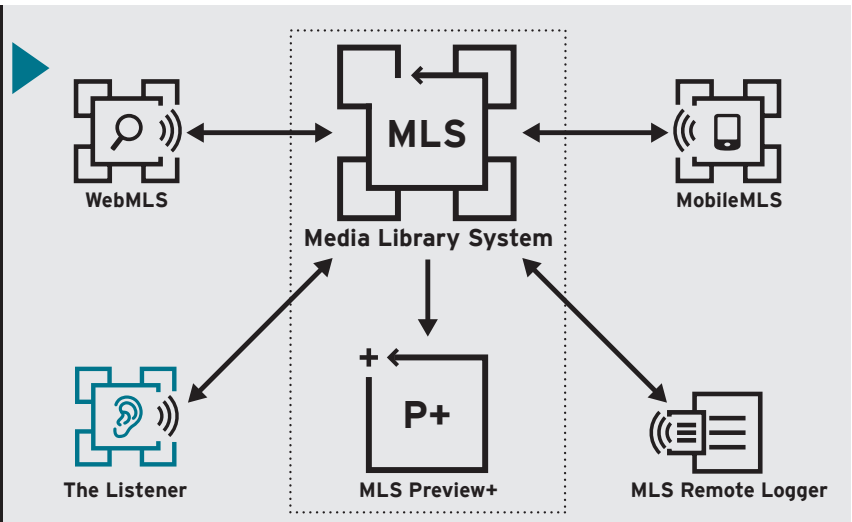

## The Listener

Automatic export and import of asset metadata

**Nesbit's integration tool to streamline your asset management workflow.**

INTEGRATE

STREAMLINE

ENHANCE

"The Listener" is an API that provides an automated data export of Media Library System (MLS) information to third party software applications (such as Avid and Grass Valley) and now includes data import from third party systems.

#### MAM Integration

- + Maximize the use of MLS metadata in your MAM workflow
- + Reduce data entry effort across systems
- + Integrate and streamline your MAM operations

#### Integrate Low Res Browse

- + Use with Preview+ for digital asset management
- + Export MLS metadata to digital ingest operations
- + Link MLS to low res files for logging and playback

#### HOW IT WORKS

The importance of meta data is well established for managing video assets in a broadcast and production environment. The Media Library System is a key repository of media asset metadata, and often the primary source of metadata in the organization. The ability to share this data with other systems in the organization is a key component of an integrated enterprise. Recognizing this, Nesbit Systems has developed The Listener.