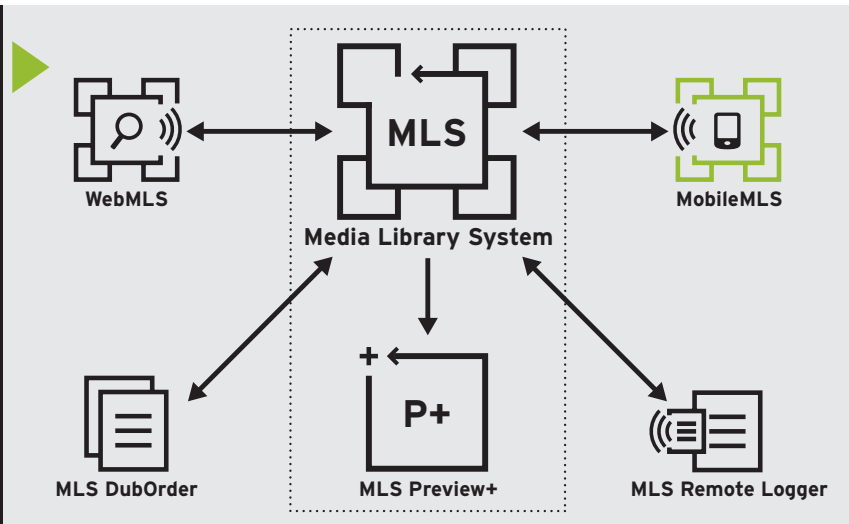

Key Benefits

- + Real-time inventory data
- + Easy equipment tracking
- + Assets can be managed without a desktop or workstation

Choice of Two Wireless Devices

- + Symbol MC50 handheld scanner
- + Symbol MC3000 mobile computer
- + Powered by Microsoft Windows CE

Optional Handheld Accessories

- + Vehicle charger cable
- + Carrying cases
- + Spare batteries (Standard and Extended capacities)

PRODUCT SUITE DIAGRAM

HOW IT WORKS

Mobile MLS

MobileMLS lets you scan and do other MLS functions wherever you have assets. With this powerful mobile scanner in hand, you'll never be without MLS. It's a valuable add-on component that can help increase productivity - on and off site.

WIRELESS DEVICE FEATURES

Symbol MC50 Features

- + Integrated 1-D/2-D barcode scanner
- + One-touch barcode scanning button
- + Integrated 802.11 b/g wireless networking
- + 32 MB of internal memory or more
- + Rechargeable battery
- + Touch-screen with stylus
- + Rugged design